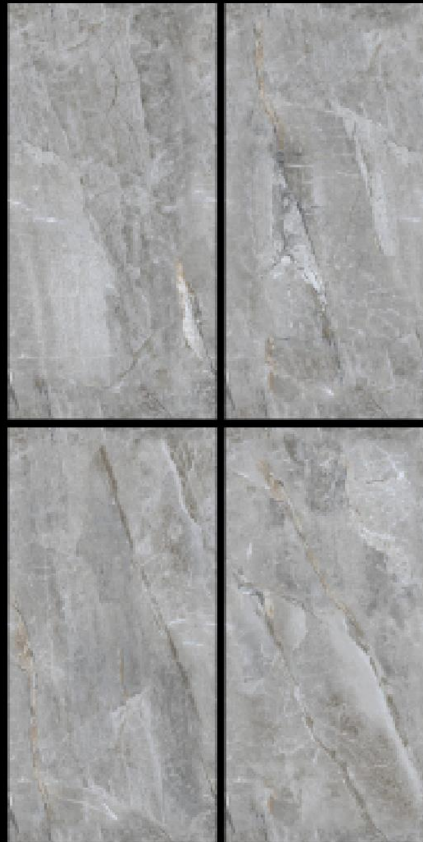

600X1200 MM

FINISH

GLOSSY

INFINIA APACHE BIANCO

ENDLESS
Pattern

INFINIA

EE
ENLIGHT EXPORTS PRIVATE LIMITED

INFINIA APACHE GREY