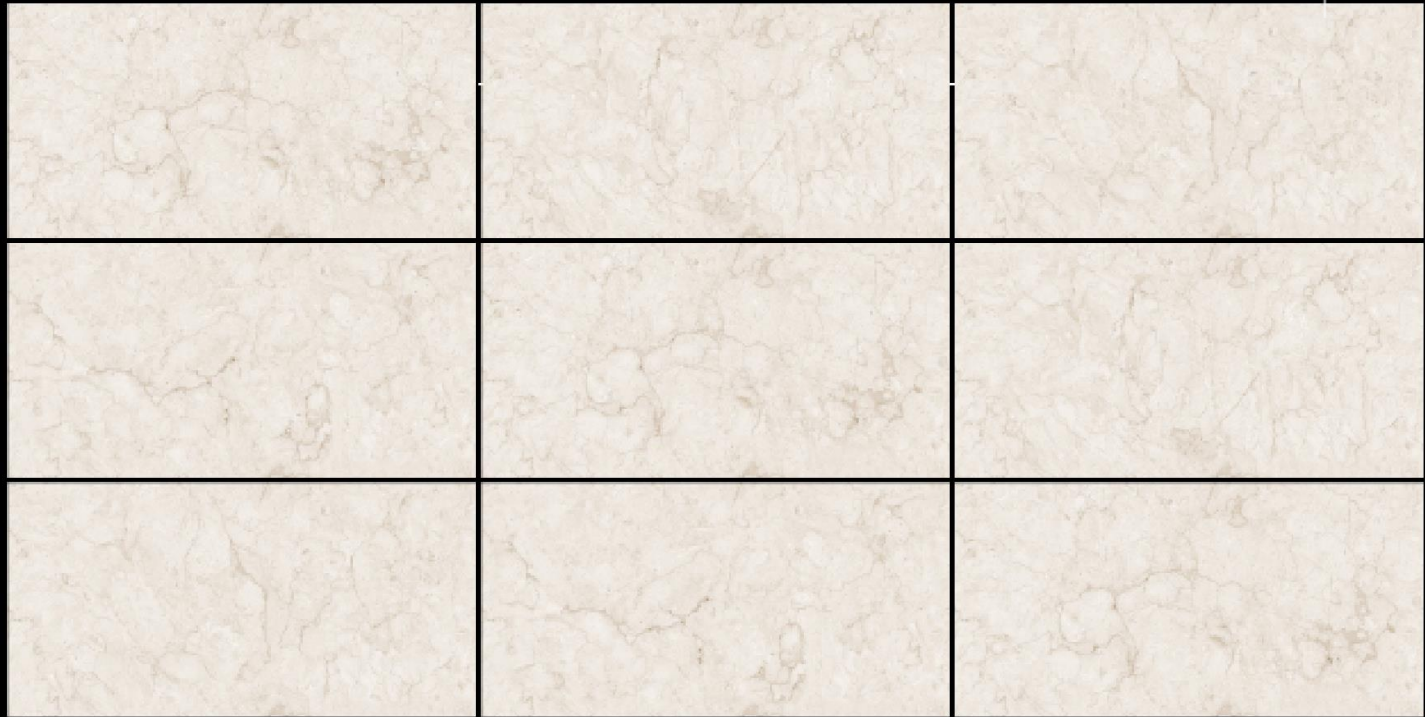

ENLIGHT EXPORTS PRIVATE LIMITED

— INFINIA CELERIO CREMA —

ENDLESS
Pattern