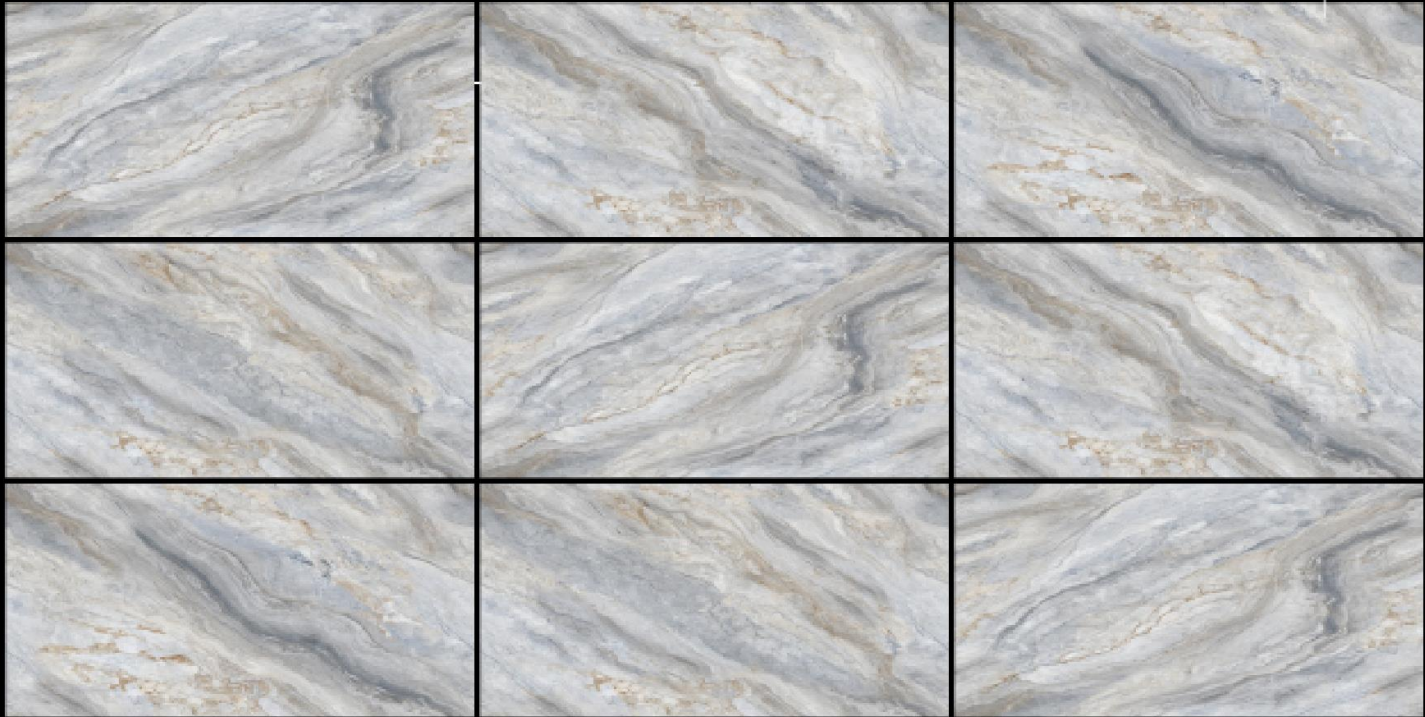

— — — — — INFINIA GLOSTER NATURAL

ENDLESS
Pattern

INFINIA