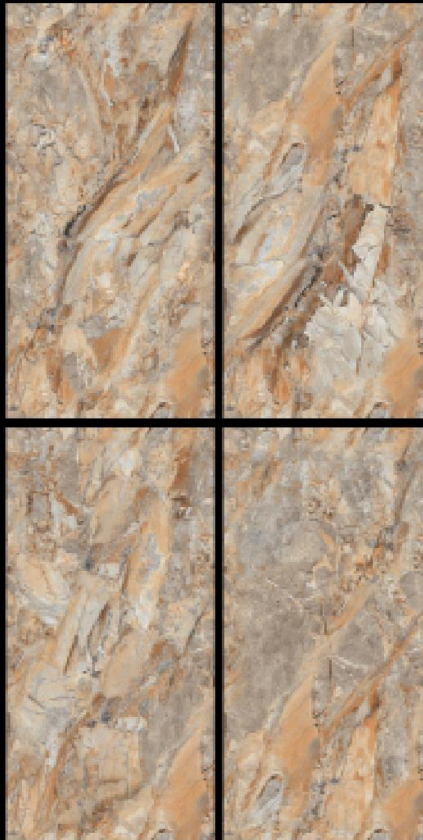

RANDOM FACE : 5

INFINIA TERESSA GOLD

INFINIA

SIZE

600X1200 MM

FINISH

GLOSSY