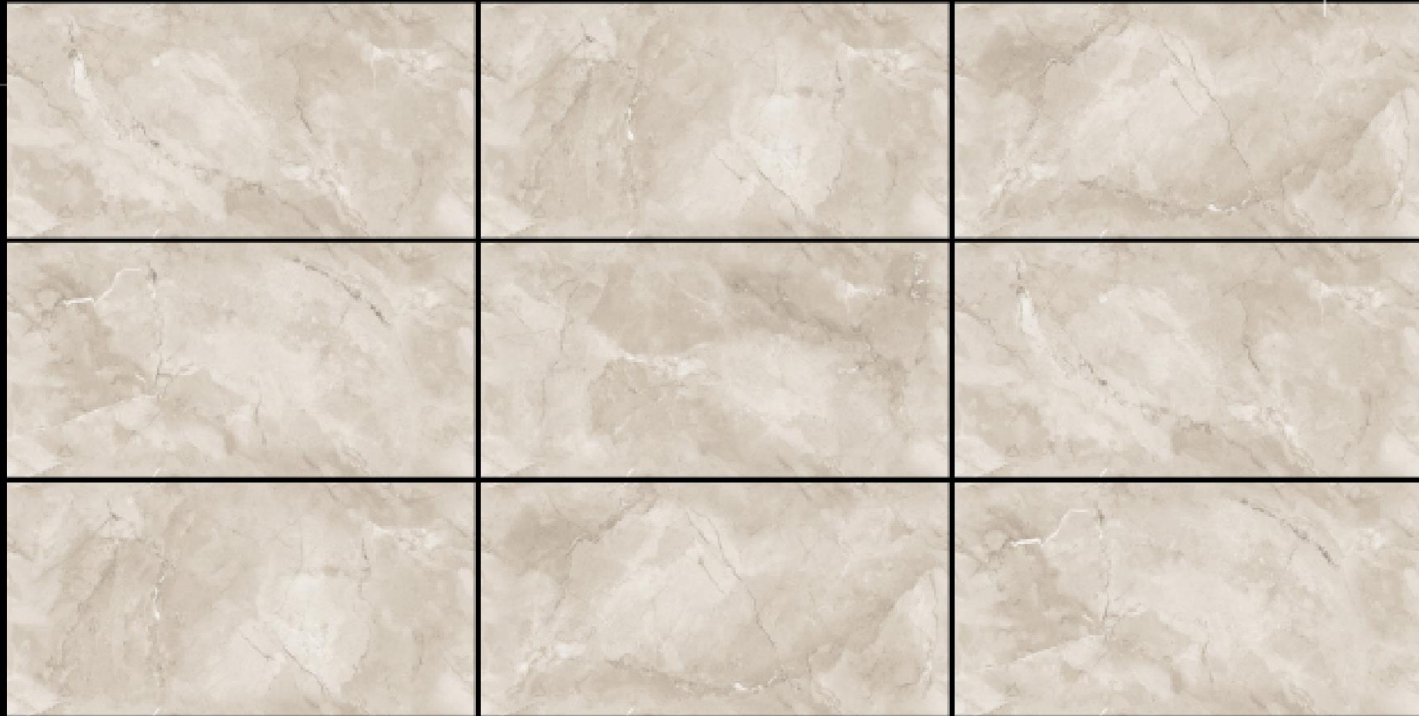

INFINIA SANTRO CREMA

ENDLESS
Pattern

The logo features the word 'INFINIA' in a bold, sans-serif font. The 'I' and 'N' are connected at the top, and the 'I' and 'A' are connected at the bottom, forming a continuous shape.