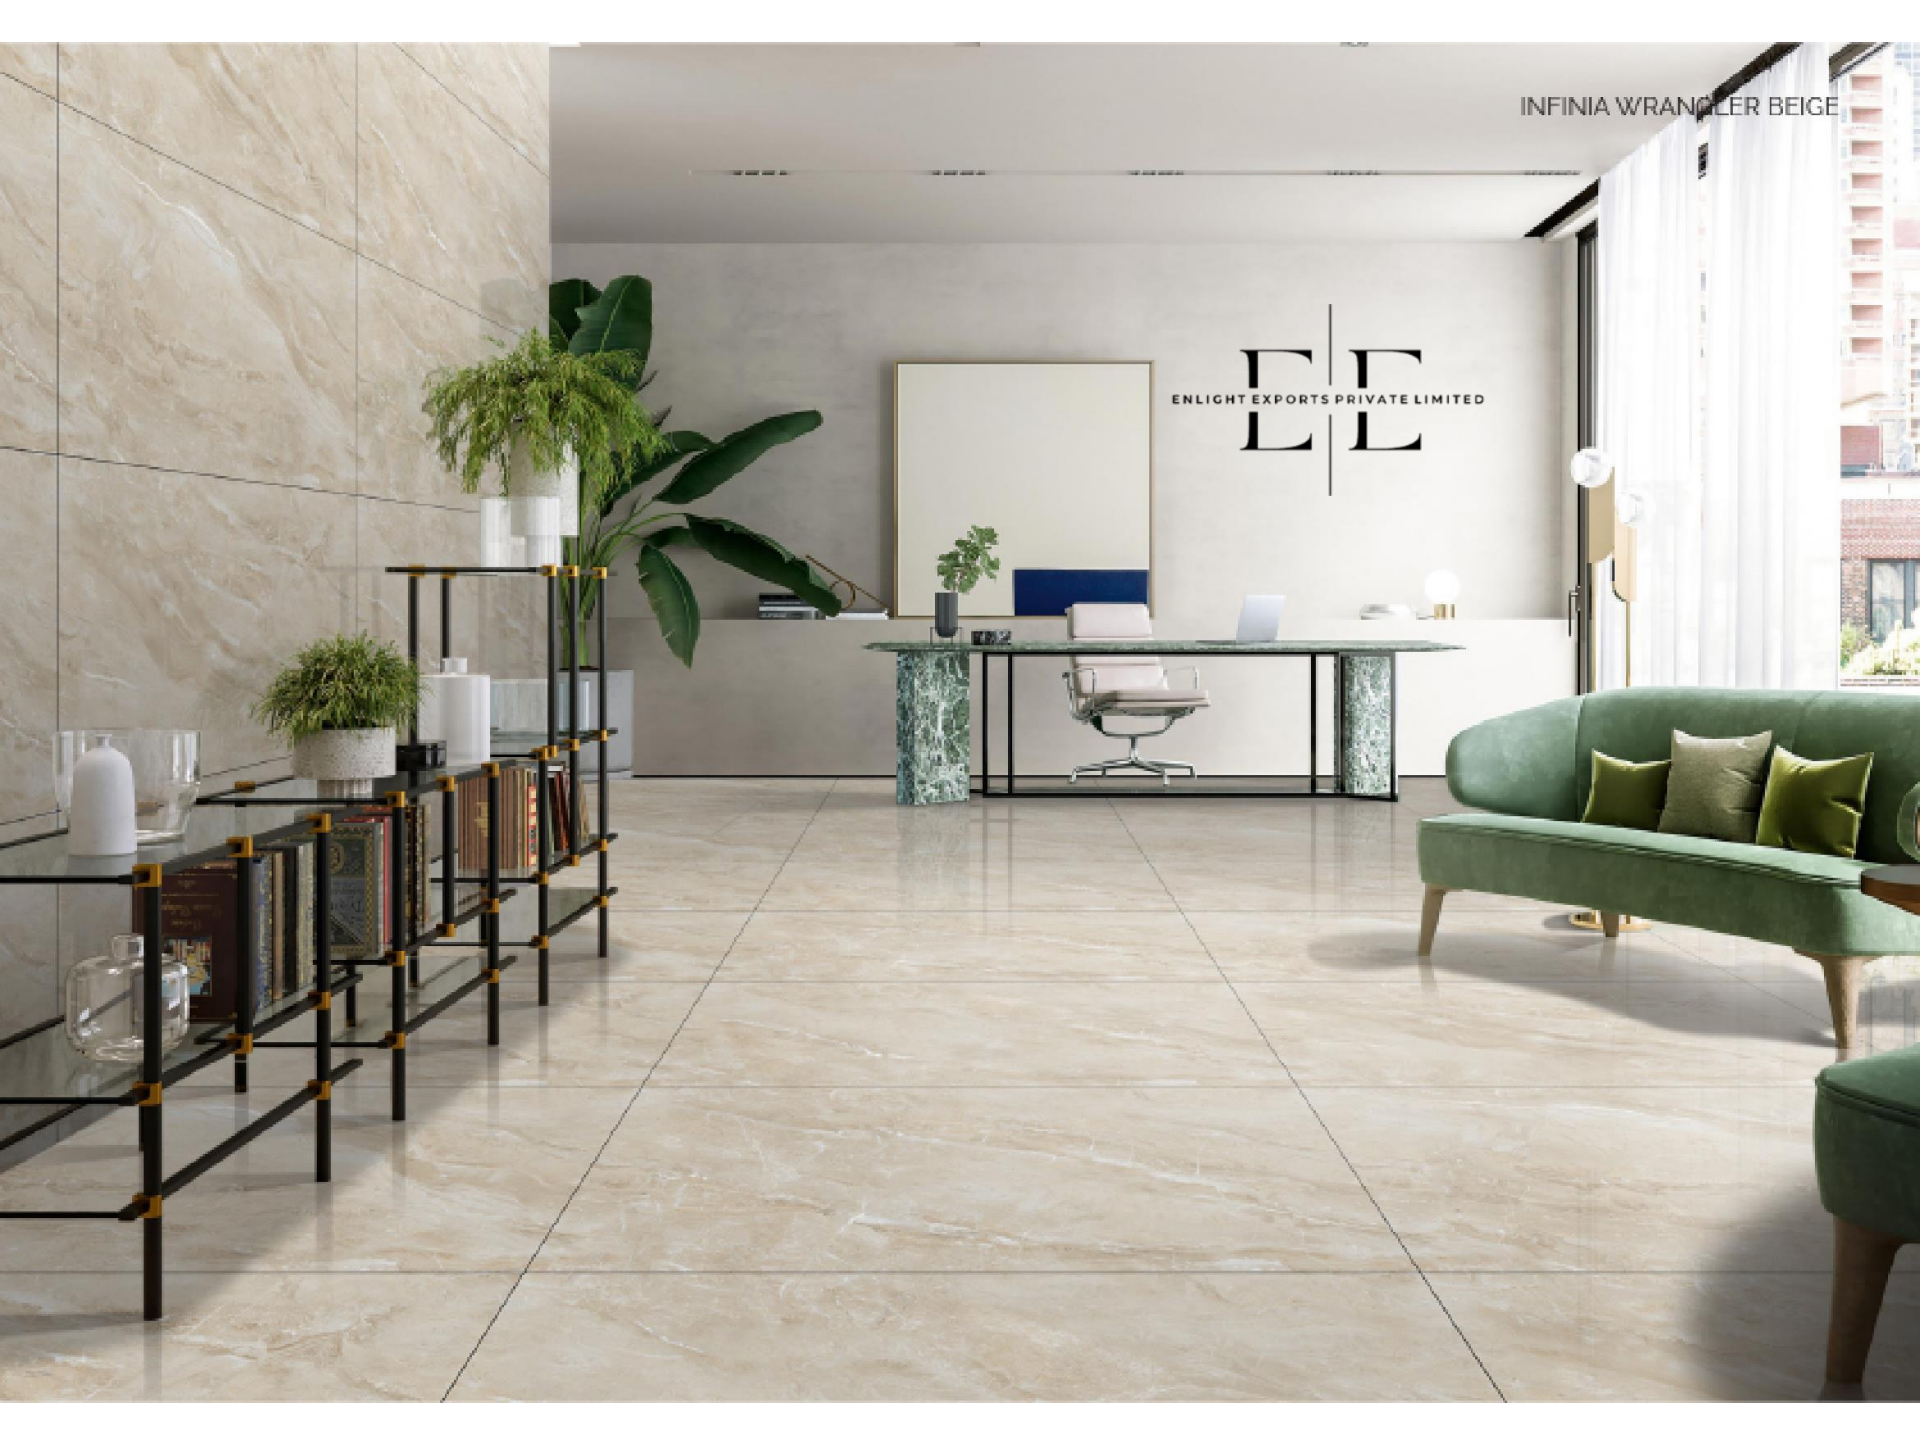

600X1200 MM

FINISH

GLOSSY

INFINIA VITARA BEIGE

ENDLESS
Pattern

INFINIA

ENLIGHT EXPORTS PRIVATE LIMITED

RANDOM FACE : 5