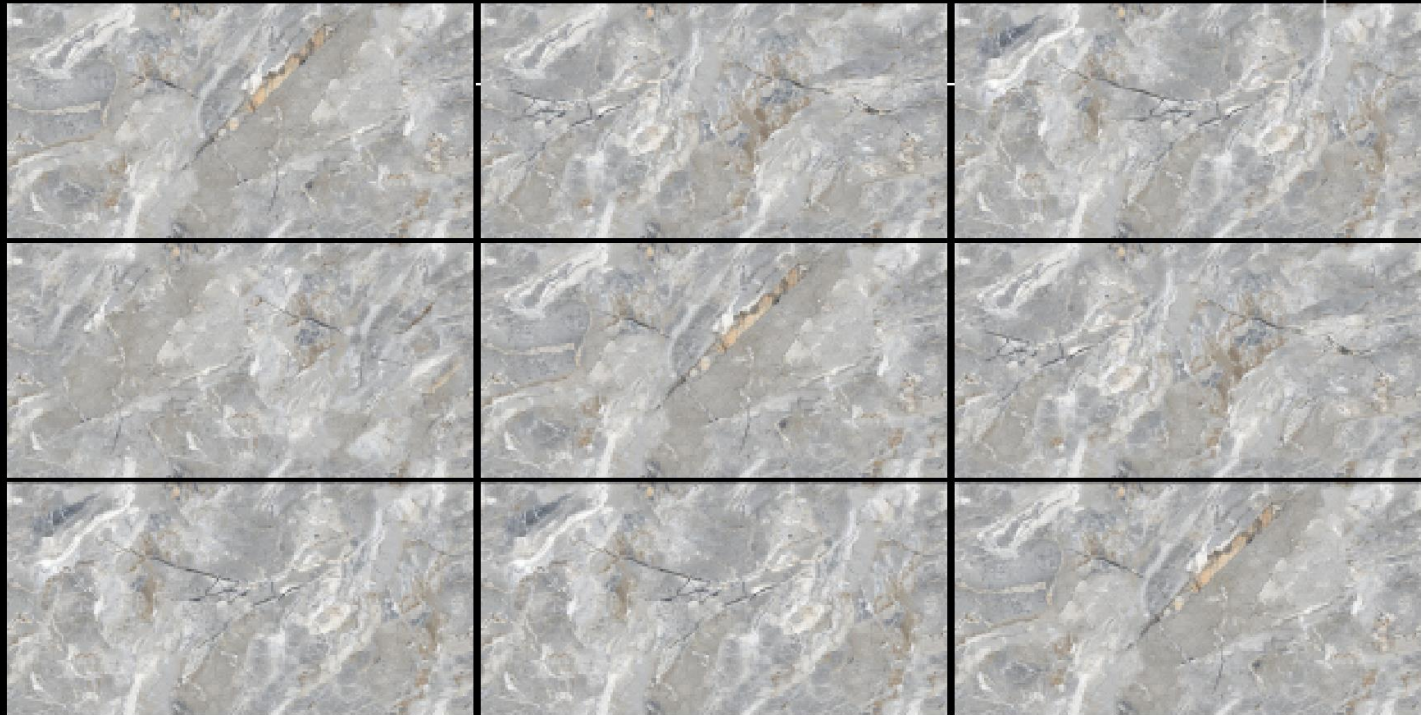

INFINIA DOMINER AZUL

ENDLESS
Pattern

INFINIA